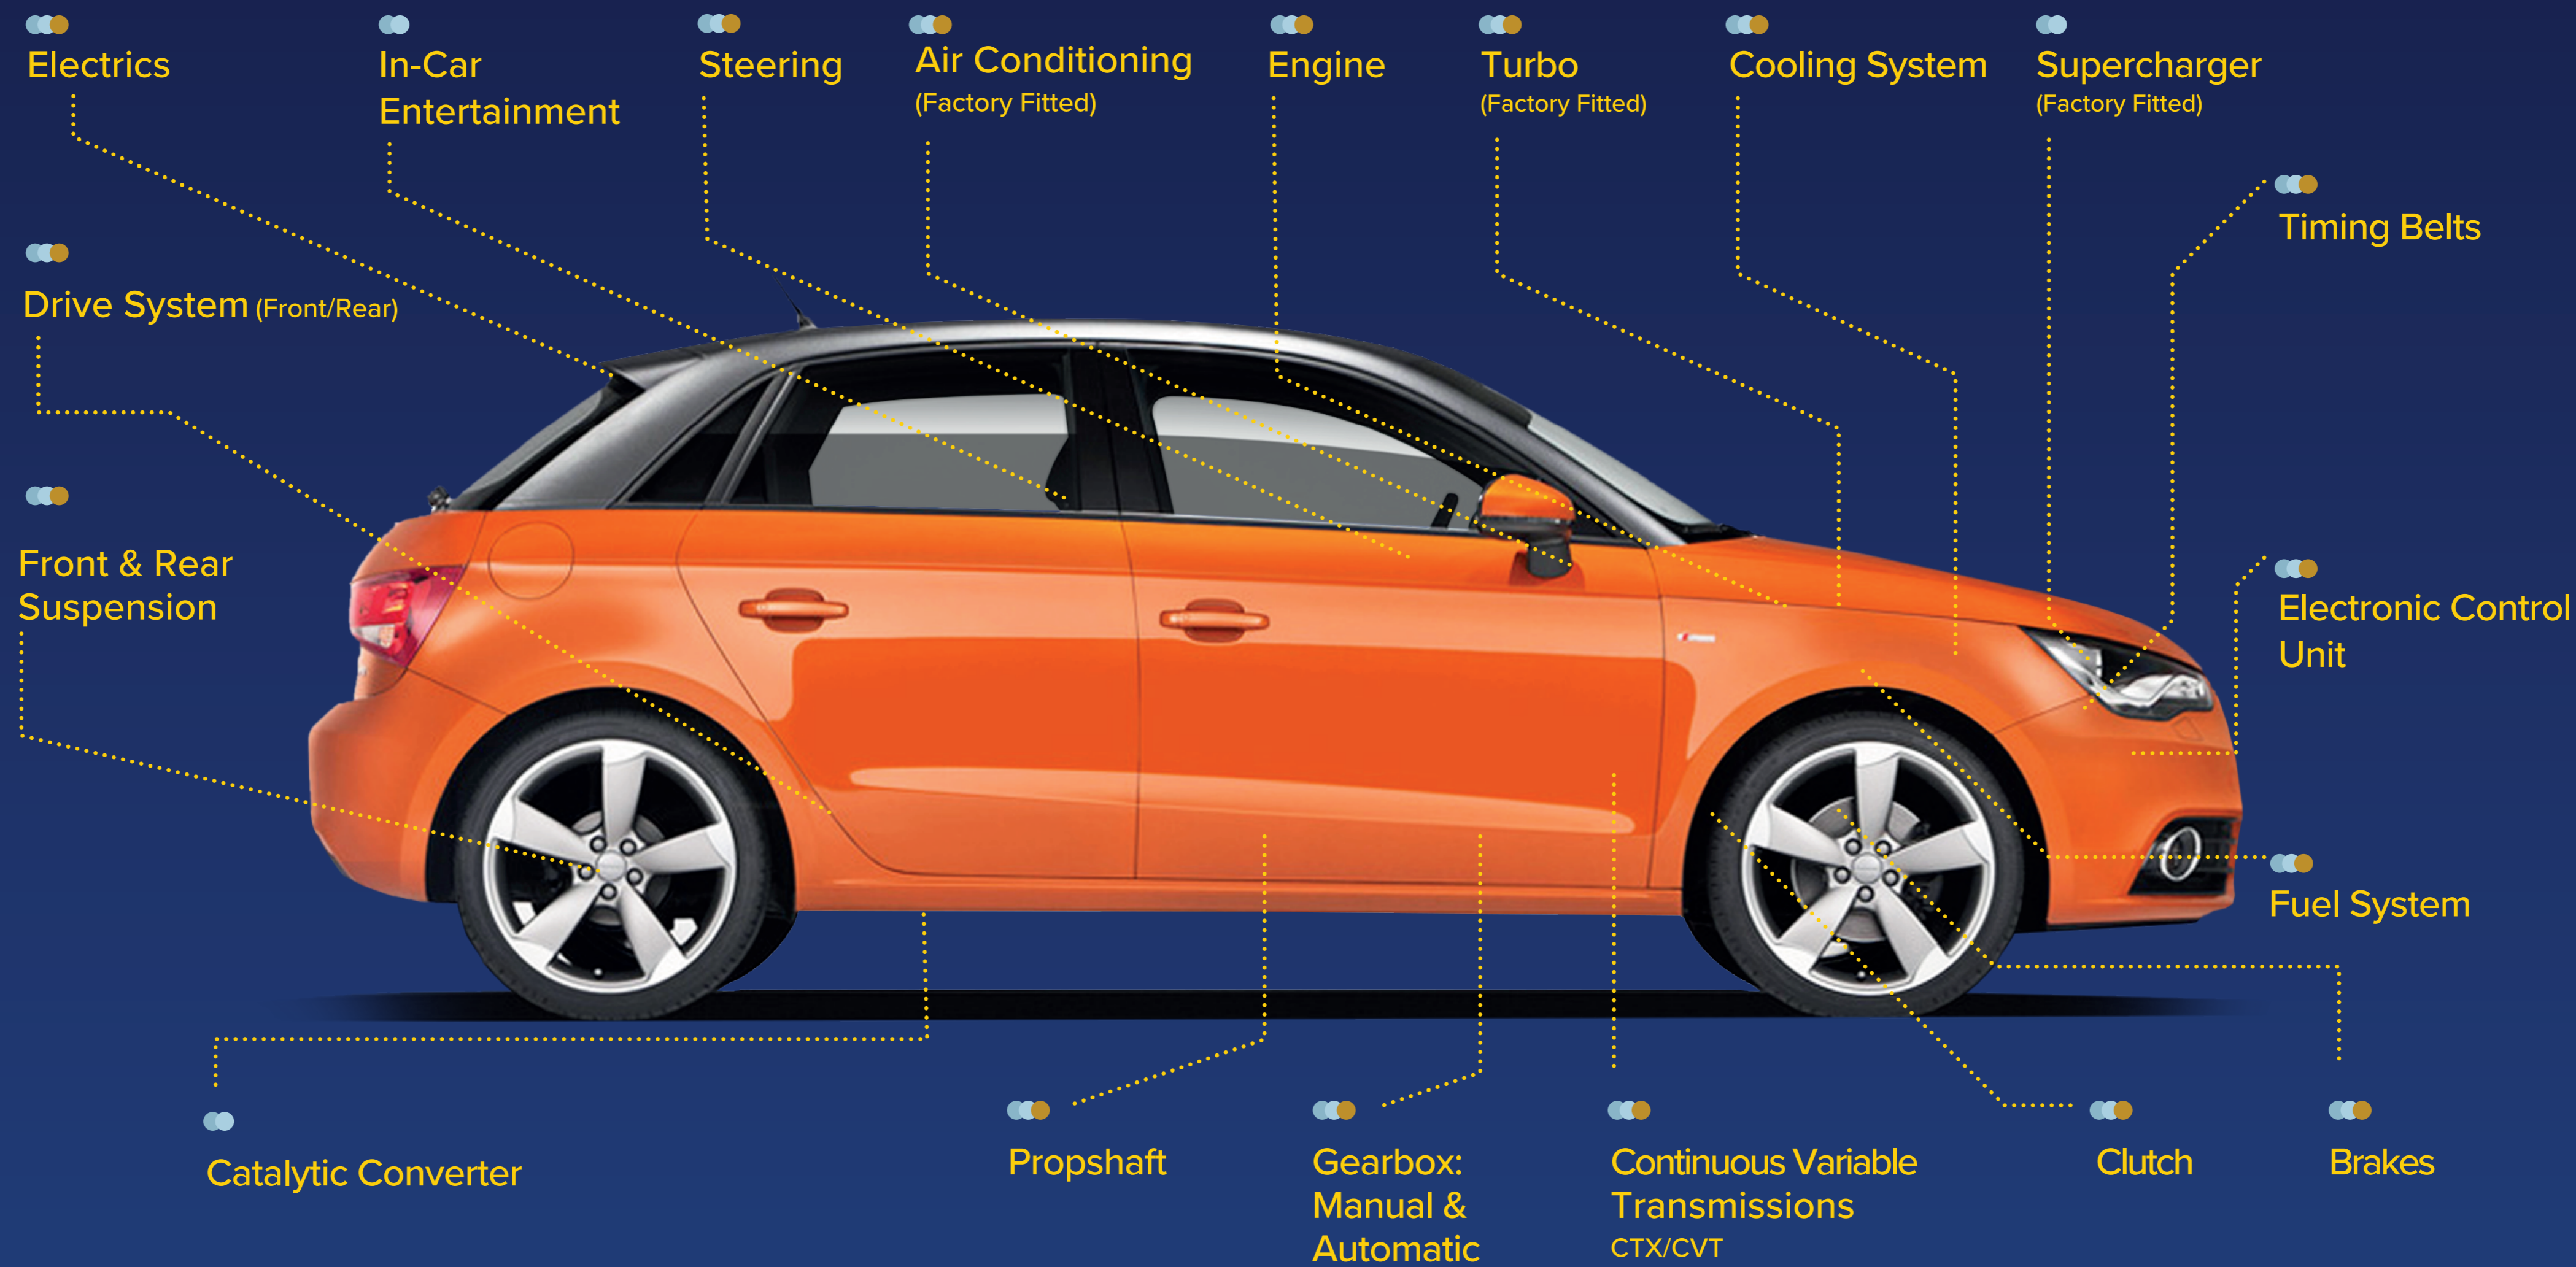

Diagnostics

Plan includes

Platinum Plus	Up to £50	All mechanical and all electrical*
Platinum	None	All mechanical and all electrical*
Gold	None	Listed parts*

Platinum Plus also includes carbon build up, and the failure of parts that have reached end of working life up to 8 years and/or 80,000 miles.

Additional Hilton Garage benefits:

- Light Units
- Seat Components
- Convertible Roof
- In Car Entertainment
Up to chosen claim limit
- 12 Months Breakdown Cover

*Please see relevant product terms and conditions for any exclusions
 **Timings according to Autodata
 RAC Warranty is administered by Assurant through TWG Services Limited, Reg. No. 1883565 whose registered address is TWENTY Kingston Road, Staines-upon-Thames, Surrey TW18 4LG.